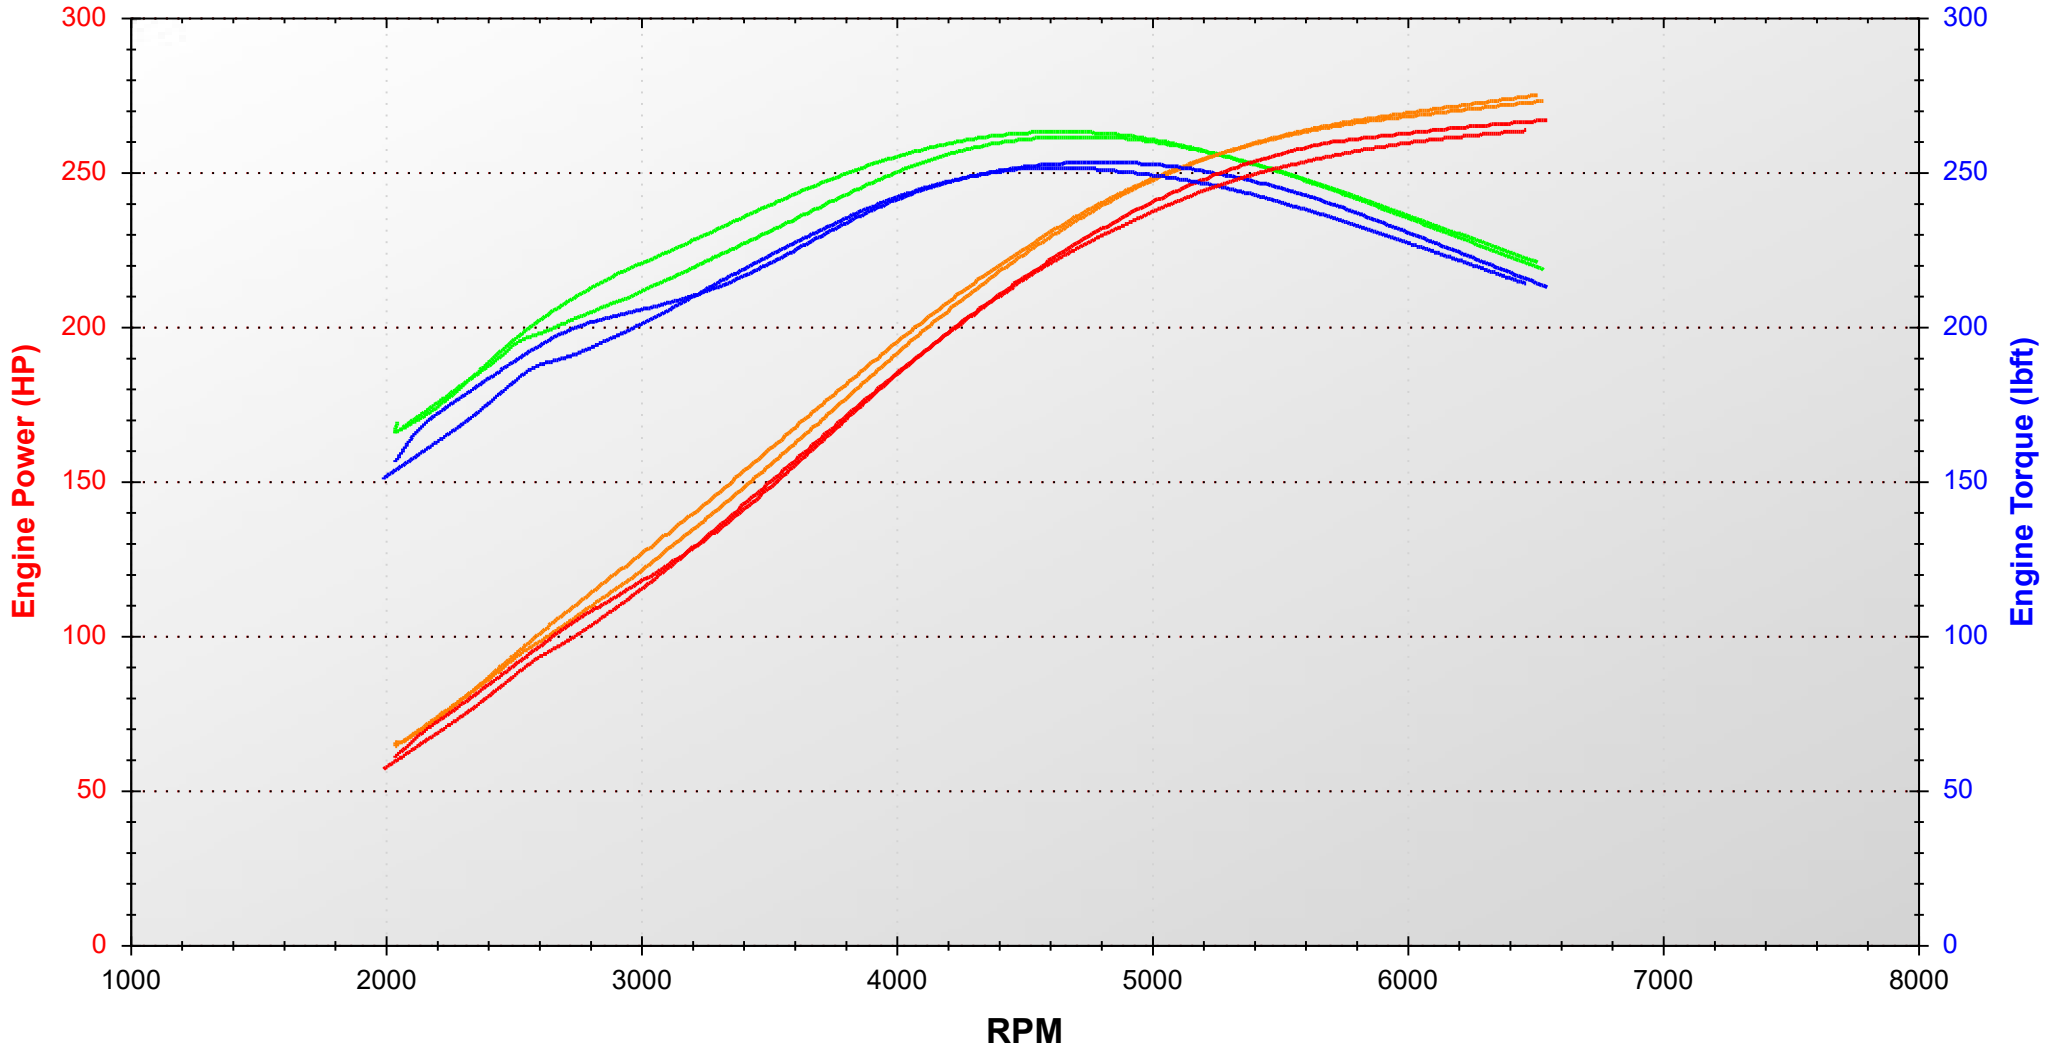

BLACK MAGIC RACING

Name	Max HP	Max Torque	Environmental conditions	HP corr. factor	Time/Day	Comments
225 promax1	263.41 HP @ 6469 RPM	251.50 lbft @ 4629 RPM	T: 54.2F, Hum: 31.7%, P: 1025.3mBar	0.940	3/21/2020 7:54:10 PM	
225 promax2	266.78 HP @ 6546 RPM	253.15 lbft @ 4794 RPM	T: 54.2F, Hum: 31.7%, P: 1025.3mBar	0.940	3/21/2020 8:03:31 PM	
225 promax Brucato1	274.87 HP @ 6509 RPM	261.41 lbft @ 4709 RPM	T: 54.2F, Hum: 31.7%, P: 1025.3mBar	0.940	3/21/2020 8:11:00 PM	
225 promax Brucato2	272.96 HP @ 6535 RPM	262.99 lbft @ 4648 RPM	T: 54.2F, Hum: 31.7%, P: 1025.3mBar	0.940	3/21/2020 8:11:32 PM	